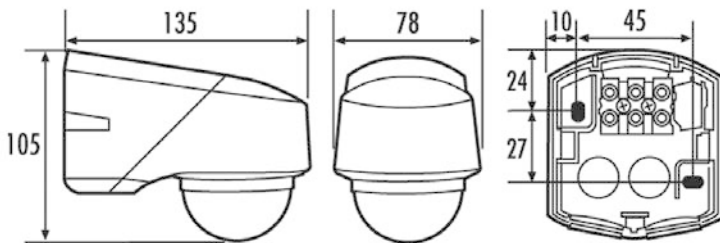

Technical data:

Mains voltage	230 V AC, 50 Hz
Approx. power consumption	0.9 W
Viewing distance	130° and 360° anti-creep protection
Range	approx. 20 m, at an installation height of 2,5 m
Setting options	mechanically by adjusting controller, electronically by infrared remote control Mobil-RCi and Mobil-RCi-M (order separately)
Switching capacity	230 V AC, 50 Hz/(16 A relay), 2300 W/10 A (cos phi = 1), 1150 VA/5 A (cos phi = 0.5)
Time setting	impulse/approx. 15 sec. - 30 mins.
Light value	approx. 2 - 2500 Lux
Permissible ambient temperature	-25 °C...+55 °C
Protection type	IP 54
Protection class	II
Test symbol	TÜV Süd
Installation type	wall and ceiling mounting, mounting on inner and outer corners possible with accessories
Housing material	UV stabilised polycarbonate
Approx. measurements	height 105 mm x width 78 mm x length 135 mm
Colour	white, similar to RAL 9010, black, similar to RAL 9005, brown, similar to RAL 8017

Note: Order remote control separately.

Order description

RC 130i white
RC 130i brown
RC 130i black

Order number

EM10015014
EM10015113
EM10015212

EAN code

4015120015014
4015120015113
4015120015212

Dimensions in mm