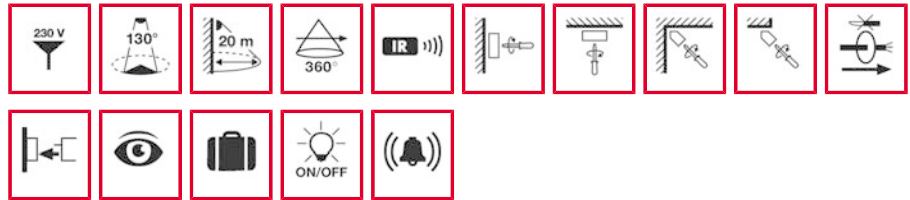

Technical data:

Mains voltage	230 V AC, 50 Hz
Approx. power consumption	0.9 W
Viewing distance	130° and 360° anti-creep protection
Range	approx. 20 m, at an installation height of 2,5 m
Setting options	mechanically by adjusting controller, electronically by infrared remote control Mobil-RCi and Mobil-RCi-M (order separately)
Switching capacity	230 V AC, 50 Hz/(16 A relay), 2300 W/10 A (cos phi = 1), 1150 VA/5 A (cos phi = 0.5)
Time setting	impulse/approx. 15 sec. - 30 mins.
Light value	approx. 2 - 2500 Lux
Permissible ambient temperature	-25 °C...+55 °C
Protection type	IP 54
Protection class	II
Test symbol	TÜV Süd
Installation type	wall and ceiling mounting, mounting on inner and outer corners possible with accessories
Housing material	UV stabilised polycarbonate
Approx. measurements	height 105 mm x width 78 mm x length 135 mm
Colour	white, similar to RAL 9010, black, similar to RAL 9005, brown, similar to RAL 8017

Note: Order remote control separately.

Order description

RC 130i white
RC 130i brown
RC 130i black

Order number

EM10015014
EM10015113
EM10015212

EAN code

4015120015014
4015120015113
4015120015212

Dimensions in mm