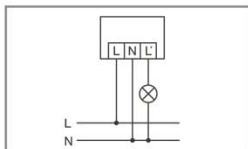

Schaltplan

Bewegungsmelder RC 130i, RC 230i, RC 280i

Standardbetrieb