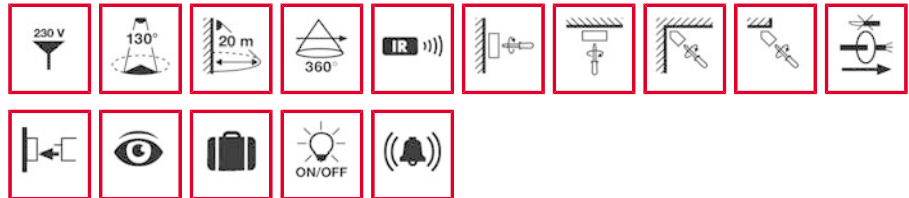

Order description	Order number	EAN code
RC 130i white	EM10015014	4015120015014
RC 130i brown	EM10015113	4015120015113
RC 130i black	EM10015212	4015120015212

Short description:

- Motion detector with 130° field of detection and large range
- 360° anti-creep protection for unbroken coverage, can be switched off by remote control
- Can be programmed by remote control, e.g. continuous lighting ON/OFF and automatic storage of the current light value
- Default settings ensure immediate operability
- Prevention of operating errors through in-built selector switch for test function/remote control/potentiometer settings
- One-handed plug-base installation
- Double diaphragm line entrance
- Covered connector base with large wiring space
- Sensor range adjustment with additional focus LED as setting aid
- Retractable setting elements prevent unintentional parameter adjustment
- Wall or ceiling mounting possible without accessories thanks to swivel joint
- Individual areas can be masked using the covering cap provided (can be customised)
- Special bracket for mounting on inner and outer corners, available as accessory
- Switching command sent via POWERLINE by means of EPL-Transmitter/RC white (accessory)
- Switching command sent via radio technology by means of ERF-Transmitter/RC white (accessory)